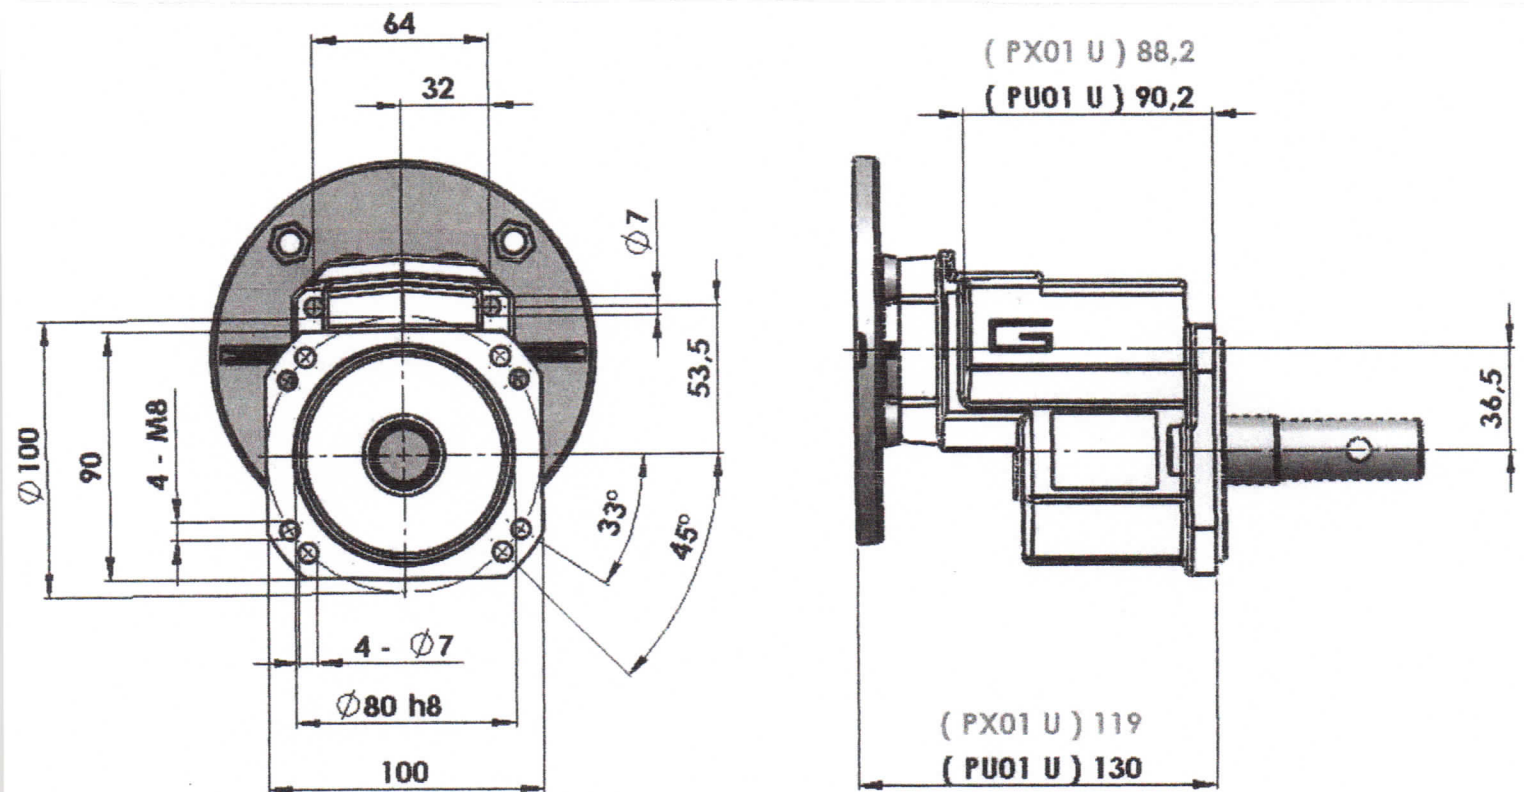

Saturn Range Gearboxes

Poultry Farm Feeder Gearbox

We can offer a replacement gearbox or complete geared motor to suit poultry feeders. All gearboxes are manufactured with die-cast aluminium housings and single stage helical gears. A low cost solution with a high degree of customisation. A wide selection of input & output flanges and output shafts are available to satisfy individual customer requirements.